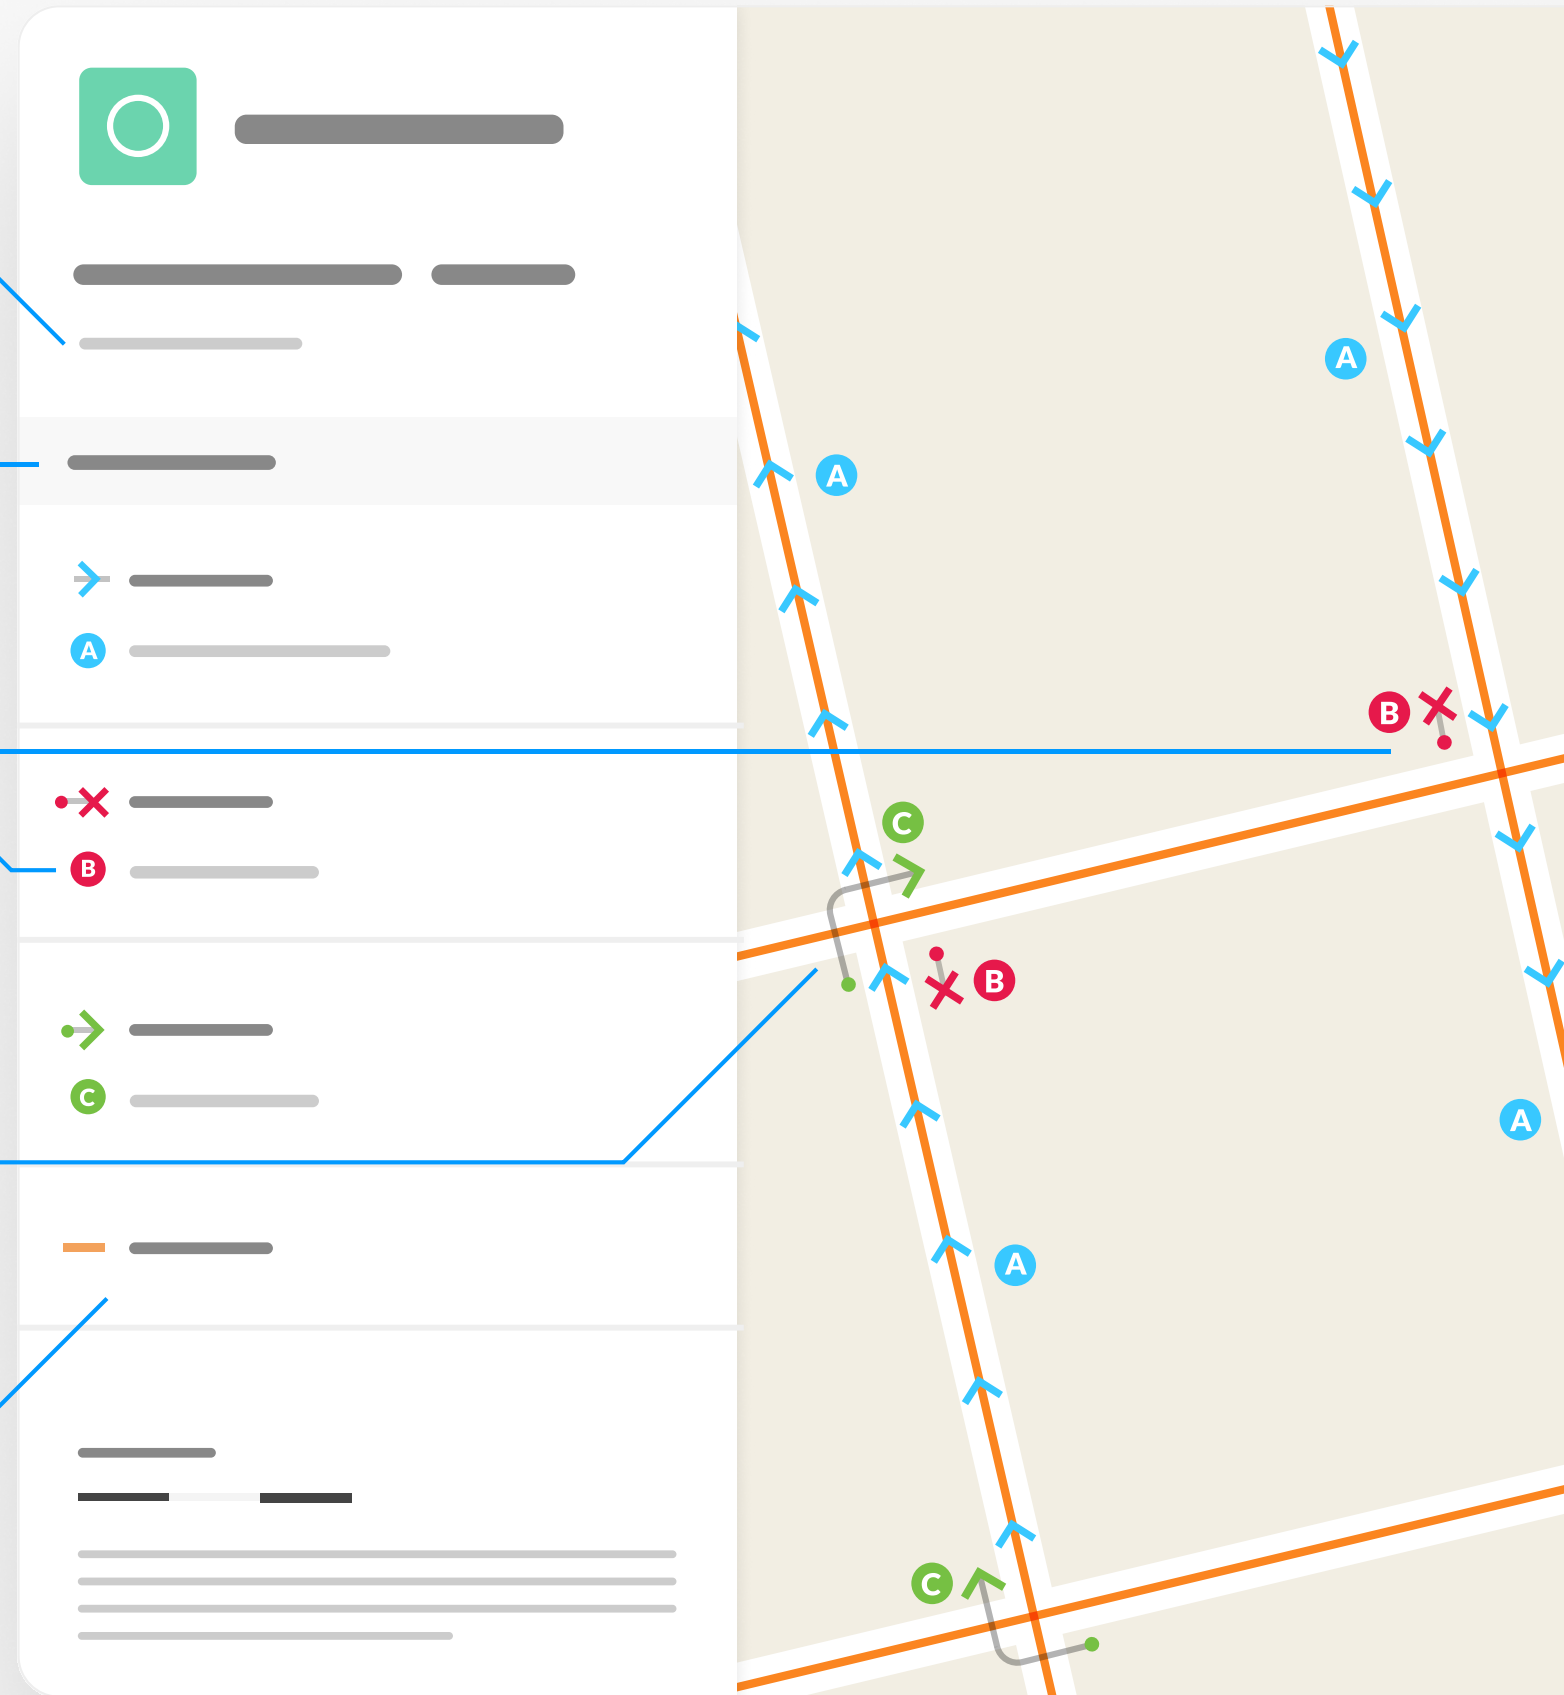

Moving Order Guide

Map page indicator

Shows current map number against total and indicates if the legend is split over multiple pages eg. 2a, 2b, 2c

Change type

Indicates whether restrictions have been Added, Modified or Removed

Coloured spots

Restrictions with the same attributes are marked with a lettered spot

Turn directions

Prohibited and prescribed turns start from the spot and end at the arrow to indicate the direction of travel

Restriction durations

Where no hours are specified the restriction applies at all times