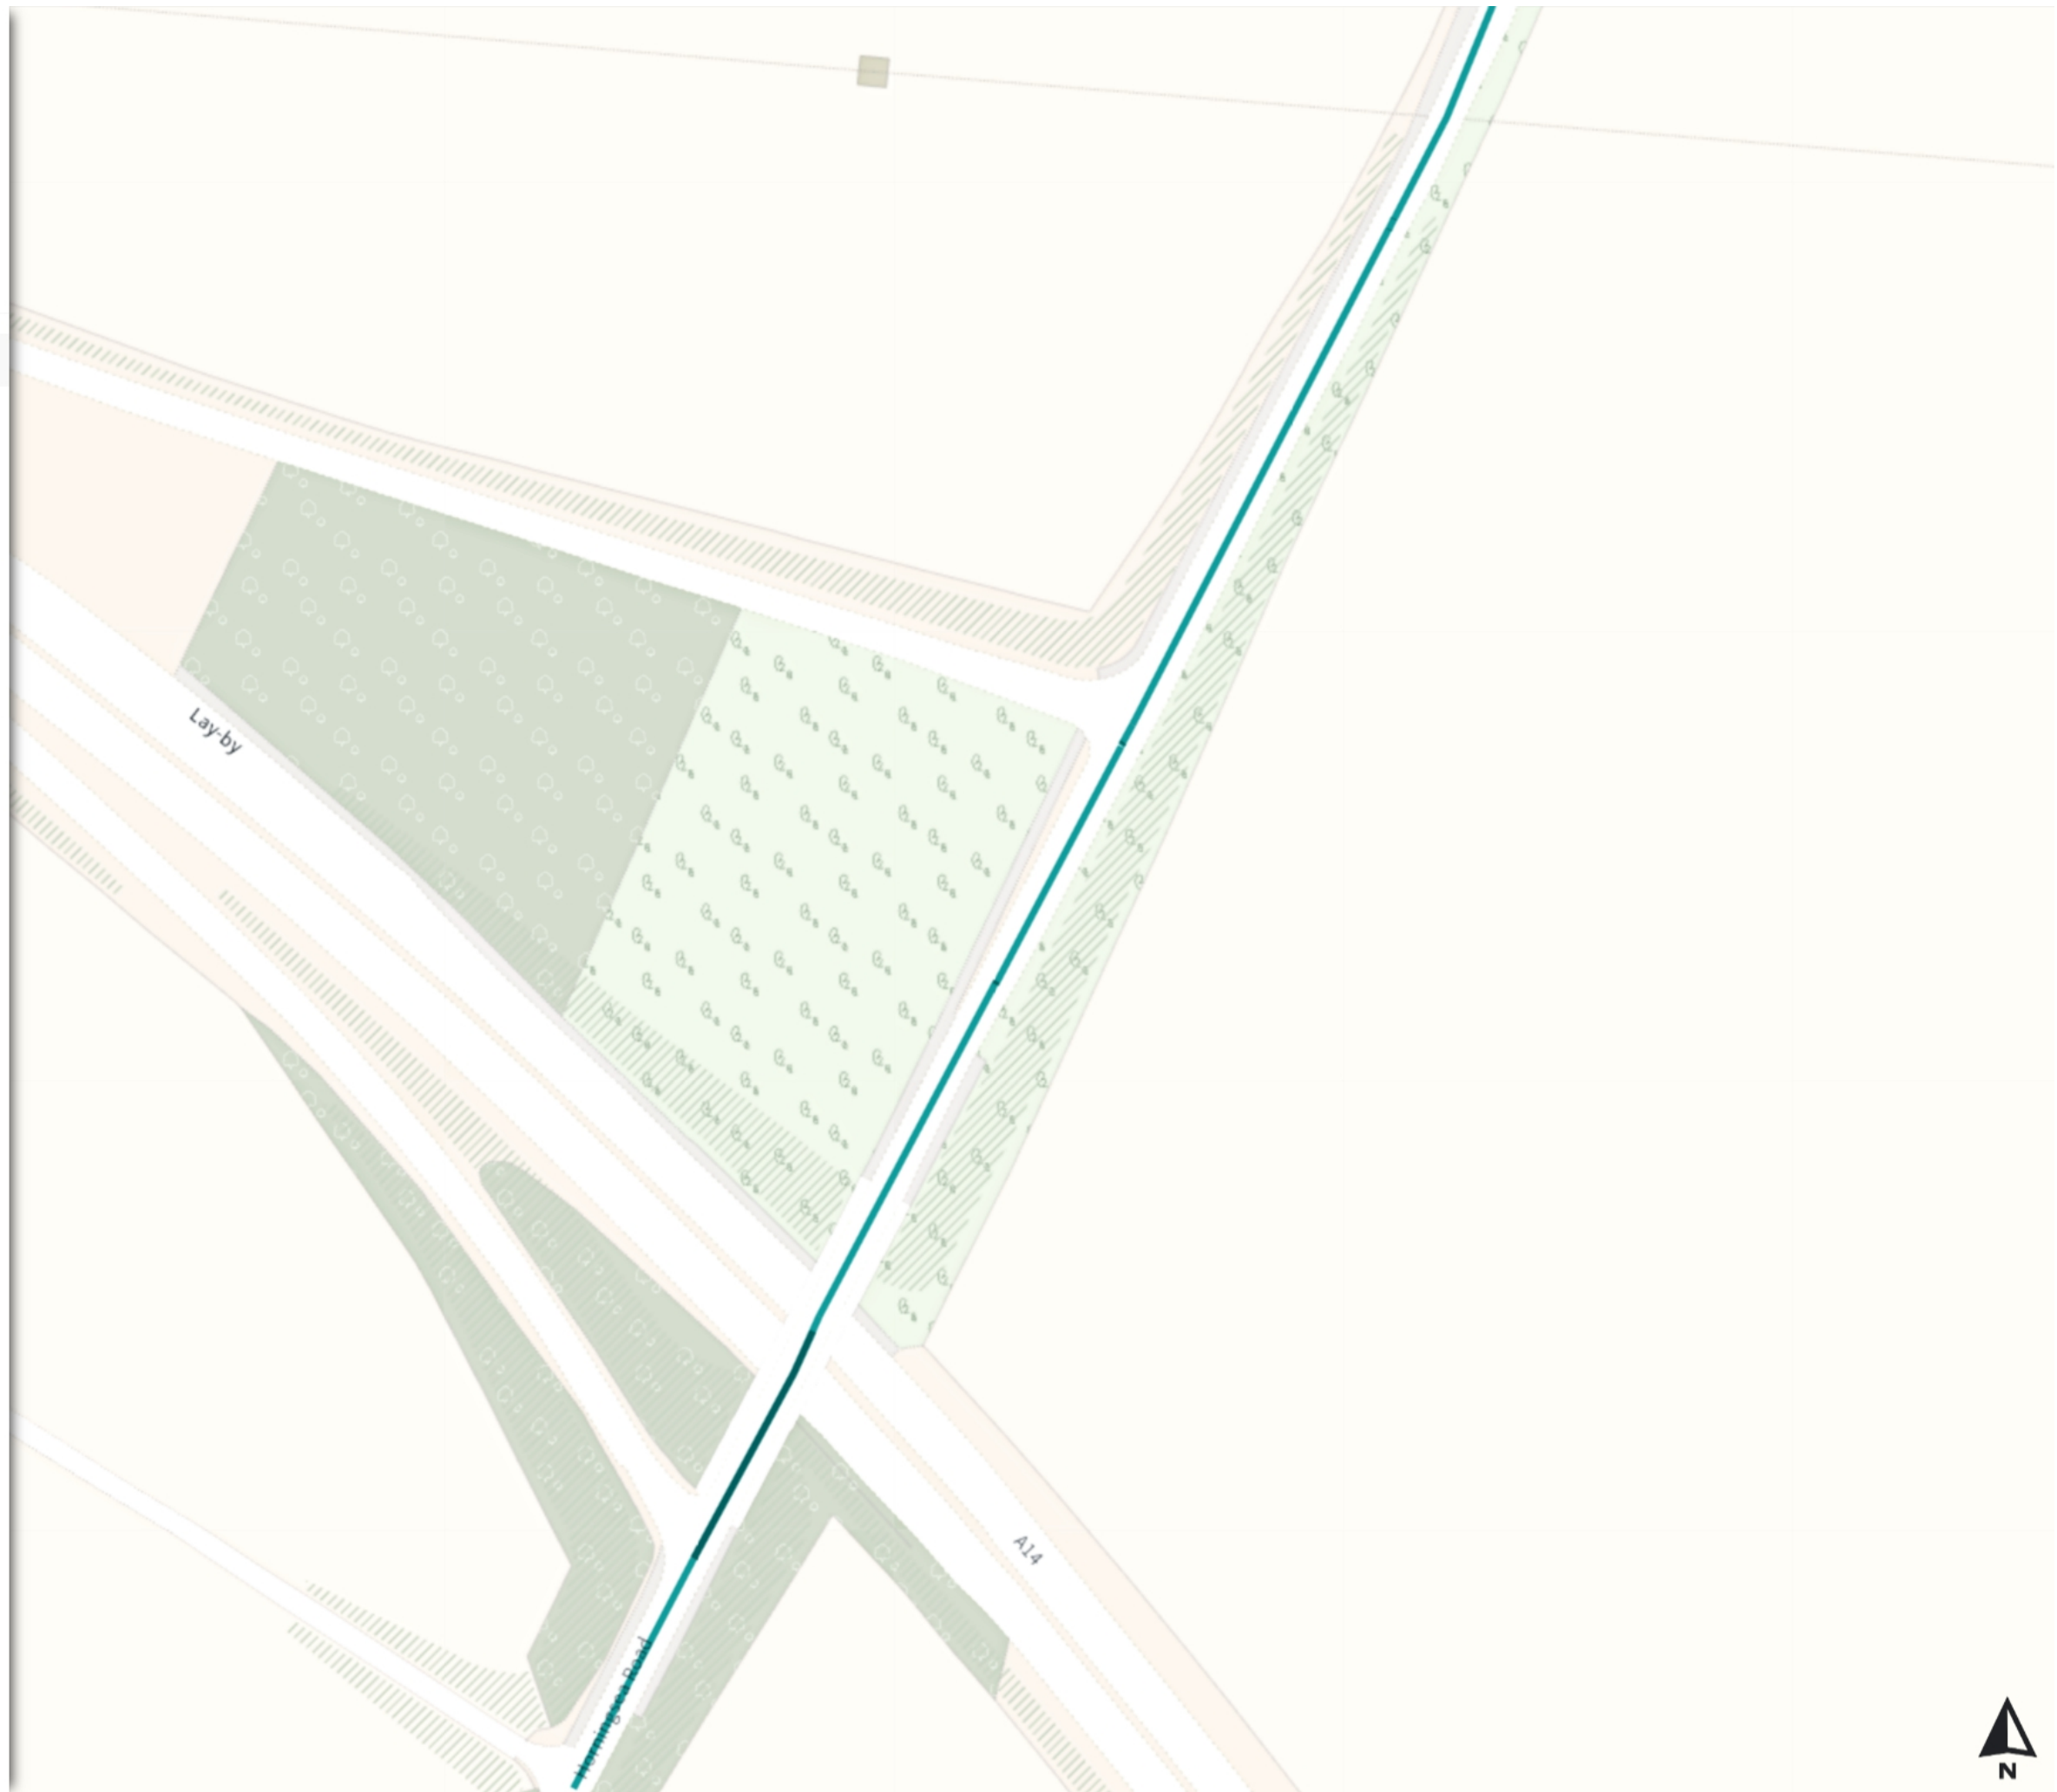

## CCC Fen Ditton and Horningsea Speed Limits Order 20--

 Map 12 of 14

Added

 Speed limit (40 mph)

0 20 40 60m

Scale: 1:1250

North-West: 548785.989, 261488.086  
South-East: 549224.157, 261128.223

© Crown copyright and database rights 2024 Ordnance Survey.  
You are not permitted to copy, sub-license, distribute or sell any of this  
data to third parties in any form. Licence number OS 100023205